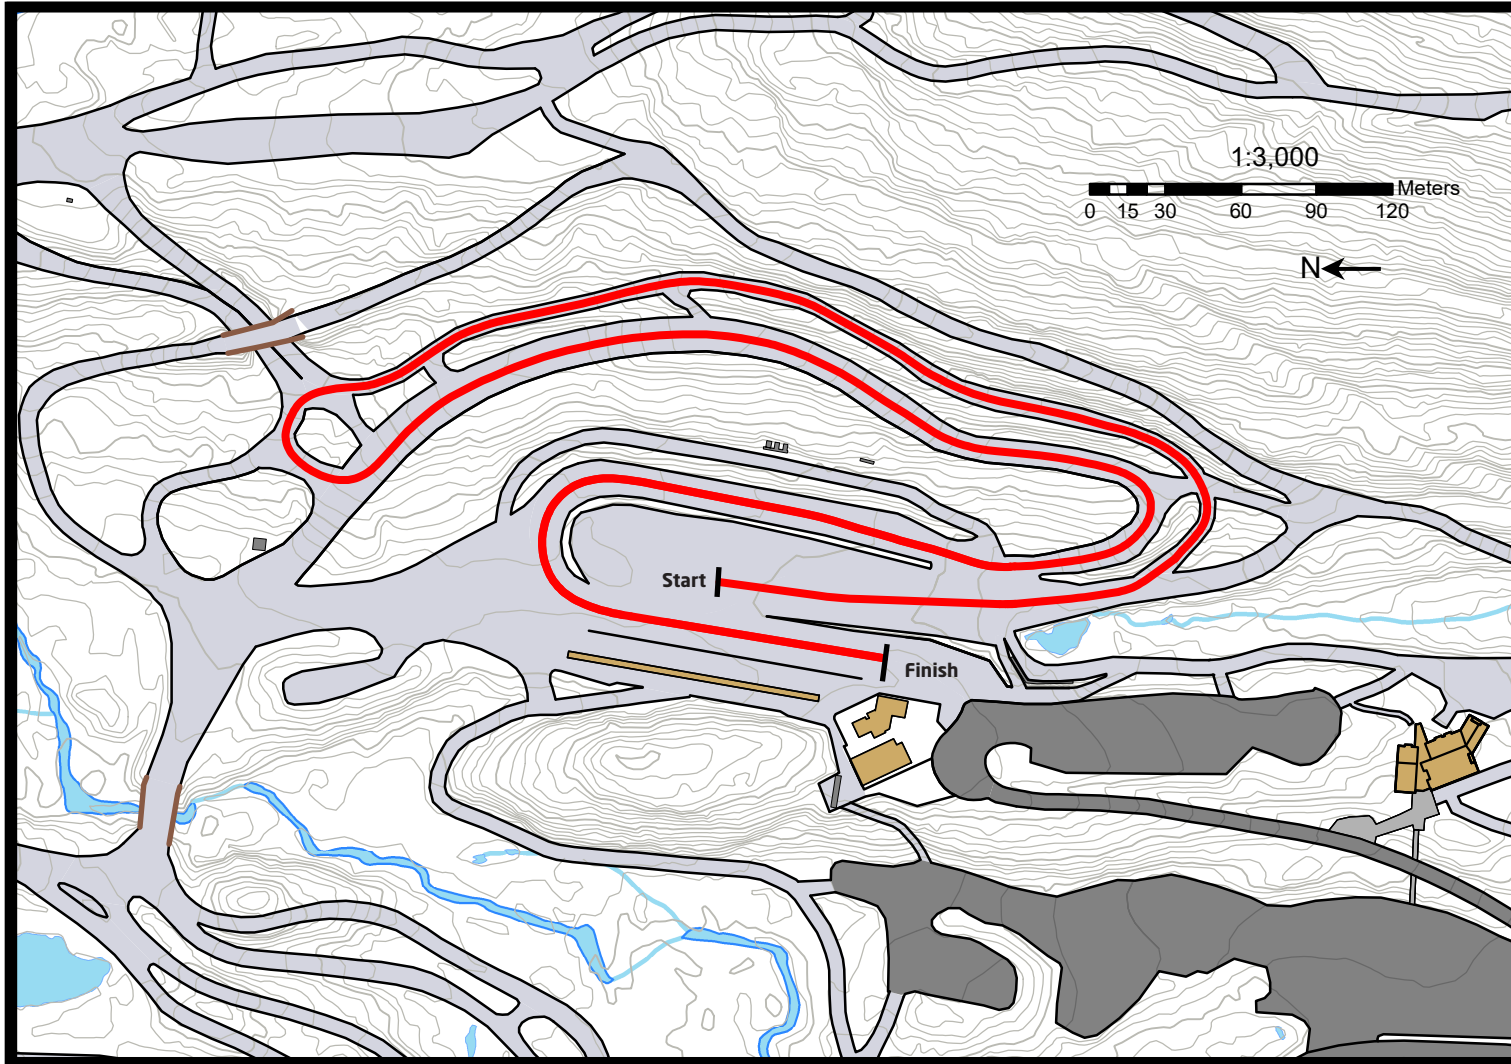

2022 CANADIAN SKI CHAMPIONSHIPS & US SUPER TOUR FINALS

WHISTLER OLYMPIC PARK WEDNESDAY, MARCH 23, 2022 - CLASSIC SPRINT

Race Categories and Distances

Category	Distance
Classic Technique Sprint	Wednesday, March 23rd, 2022
U20 Men	1.4 km
U23/Sr Men	1.4 km

Course Data

Total Climb (TC):	44m
Maximum Climb (MC):	25m
Height Difference (HD):	25m
Course Length:	1410m
Highest Point:	882m
Lowest Point:	857m