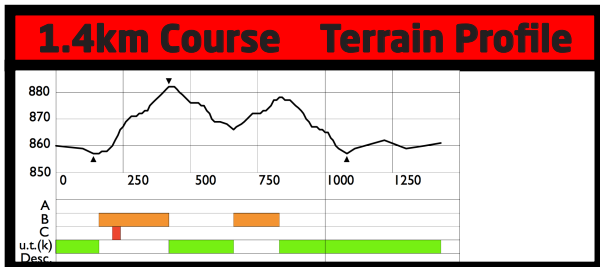

2022 CANADIAN SKI CHAMPIONSHIPS & US SUPER TOUR FINALS

WHISTLER OLYMPIC PARK WEDNESDAY, MARCH 23, 2022 - CLASSIC SPRINT

Race Categories and Distances

Category	Distance
Classic Technique Sprint	Wednesday, March 23rd, 2022
U20 Men	1.4 km
U23/Sr Men	1.4 km

Course Data

Total Climb (TC):	44m
Maximum Climb (MC):	25m
Height Difference (HD):	25m
Course Length:	1410m
Highest Point:	882m
Lowest Point:	857m