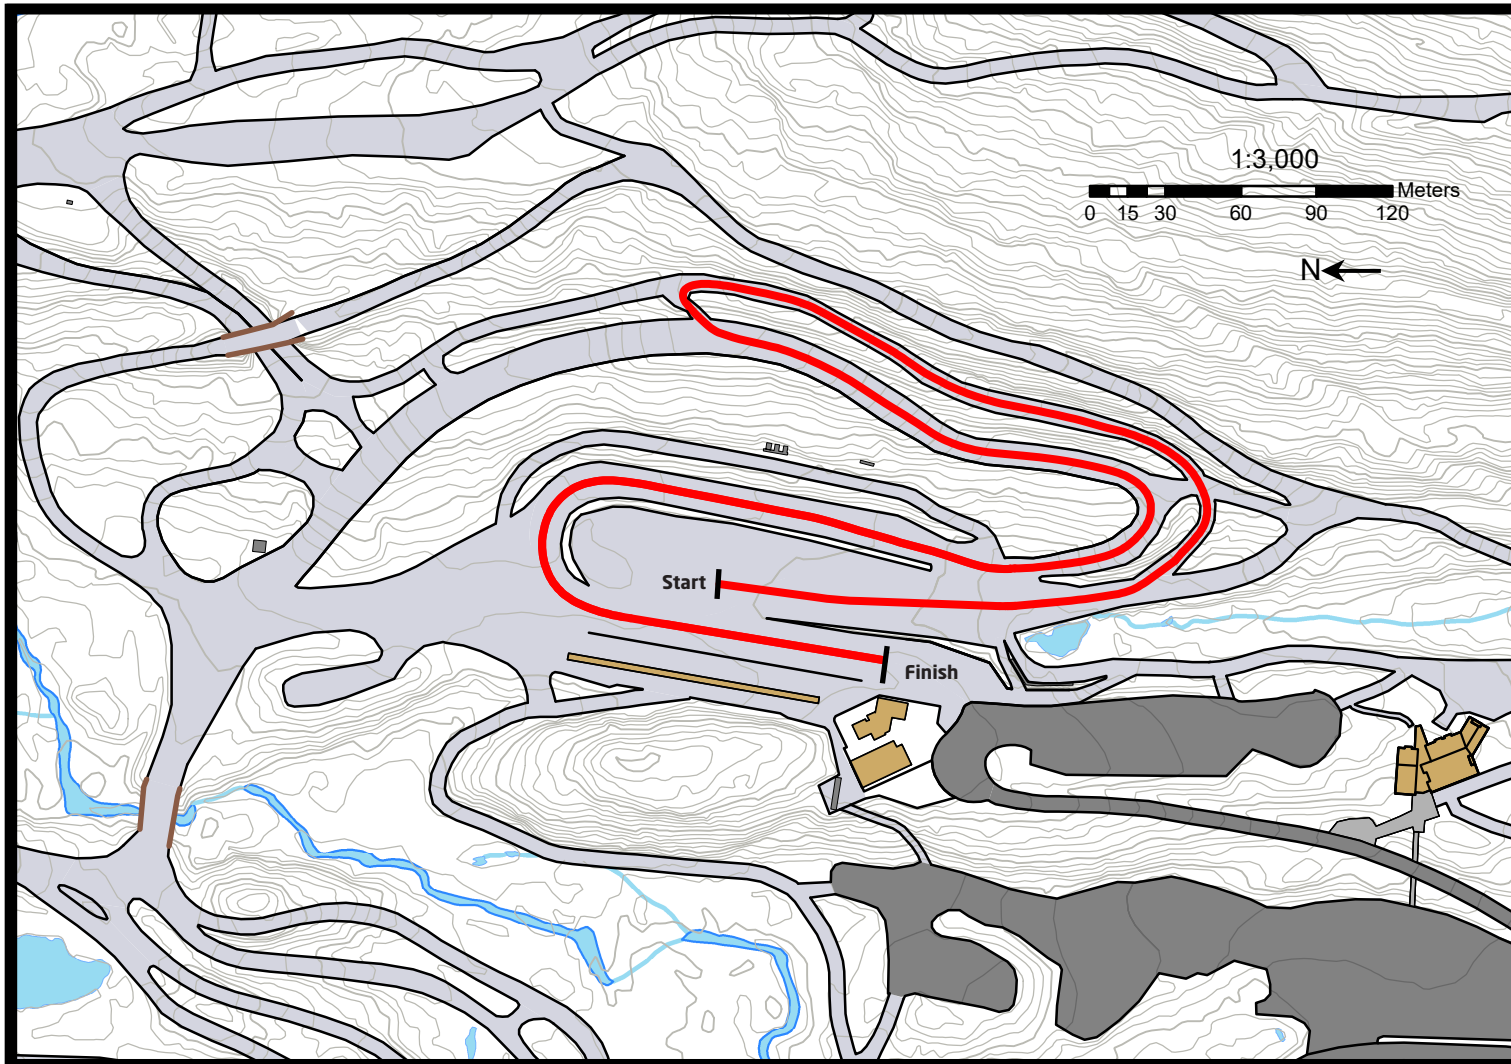

2022 CANADIAN SKI CHAMPIONSHIPS & US SUPER TOUR FINALS

WHISTLER OLYMPIC PARK WEDNESDAY, MARCH 23, 2022 - CLASSIC SPRINT

Race Categories and Distances

Race Category	Distance
Classic Technique Sprint	Wednesday, March 23rd, 2022
PN Standing Women	1.0 km
PN Standing Men	1.0 km

Course Data

Total Climb (TC):	32m
Maximum Climb (MC):	25m
Height Difference (HD):	25m
Course Length:	1090m
Highest Point:	882m
Lowest Point:	857m