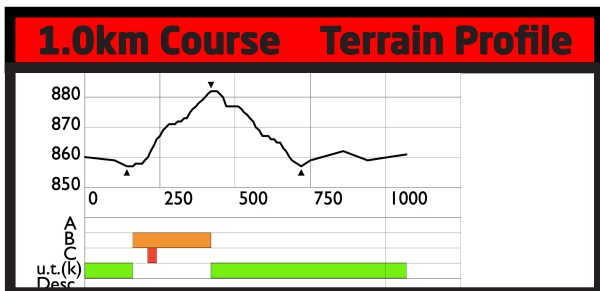

2022 CANADIAN SKI CHAMPIONSHIPS & US SUPER TOUR FINALS

WHISTLER OLYMPIC PARK WEDNESDAY, MARCH 23, 2022 - CLASSIC SPRINT

Race Categories and Distances

Race Category	Distance
Classic Technique Sprint	Wednesday, March 23rd, 2022
PN Standing Women	1.0 km
PN Standing Men	1.0 km

Course Data

Total Climb (TC):	32m
Maximum Climb (MC):	25m
Height Difference (HD):	25m
Course Length:	1090m
Highest Point:	882m
Lowest Point:	857m