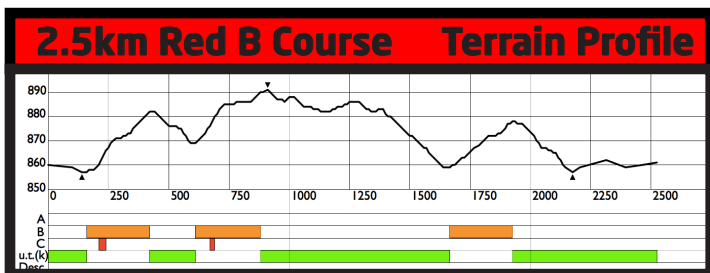

# WHISTLER OLYMPIC PARK MONDAY, MARCH 21, 2022 - CLASSIC INTERVAL START

**Course Data**

Total Climb (TC): 80m  
 Maximum Climb (MC): 25m  
 Height Difference (HD): 34m  
 Course Length: 2515m  
 Highest Point: 891m  
 Lowest Point: 857m

**Race Categories and Distances**

Classic Technique Interval Start		Monday, March 21st, 2022	
U16 Girls	2x 2.5 km	U16 Boys	4x 2.5 km
U18 Girls	2x 2.5 km	U18 Boys	4x 2.5 km
PN Standing Women	2x 2.5 km	PN Standing Men	4x 2.5 km