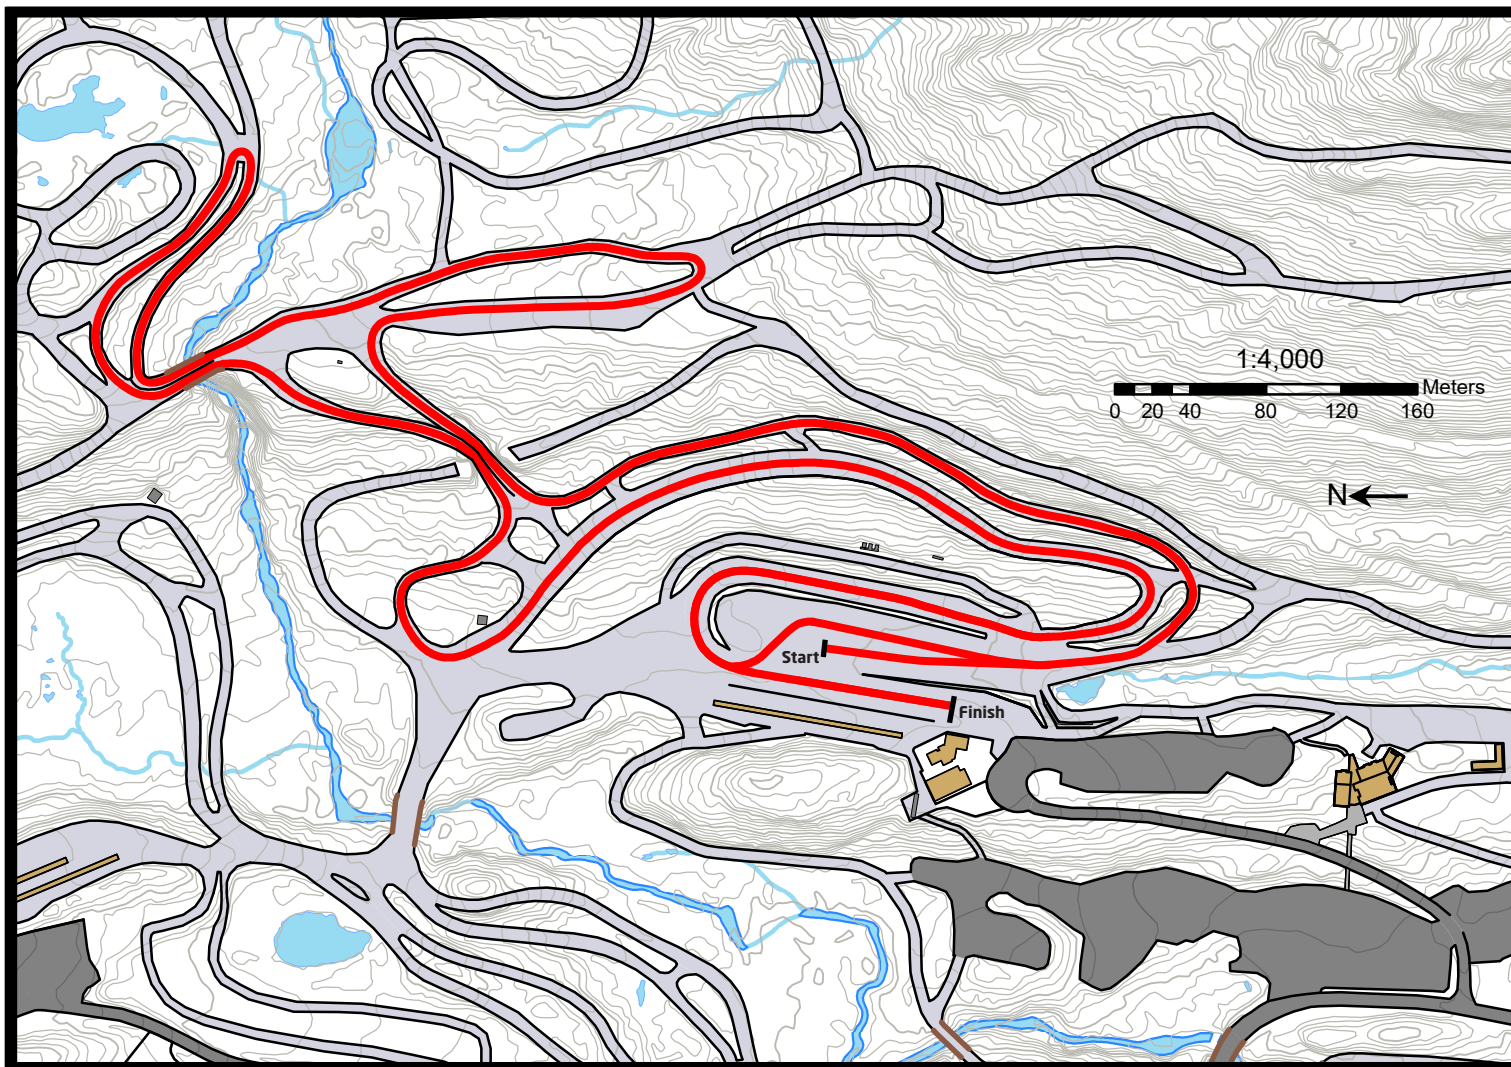

# WHISTLER OLYMPIC PARK MONDAY, MARCH 21, 2022 - CLASSIC INTERVAL START

**Course Data**

Total Climb (TC): 80m  
 Maximum Climb (MC): 25m  
 Height Difference (HD): 34m  
 Course Length: 2515m  
 Highest Point: 891m  
 Lowest Point: 857m

**Race Categories and Distances**

Classic Technique Interval Start		Monday, March 21st, 2022	
U16 Girls	2x 2.5 km	U16 Boys	4x 2.5 km
U18 Girls	2x 2.5 km	U18 Boys	4x 2.5 km
PN Standing Women	2x 2.5 km	PN Standing Men	4x 2.5 km