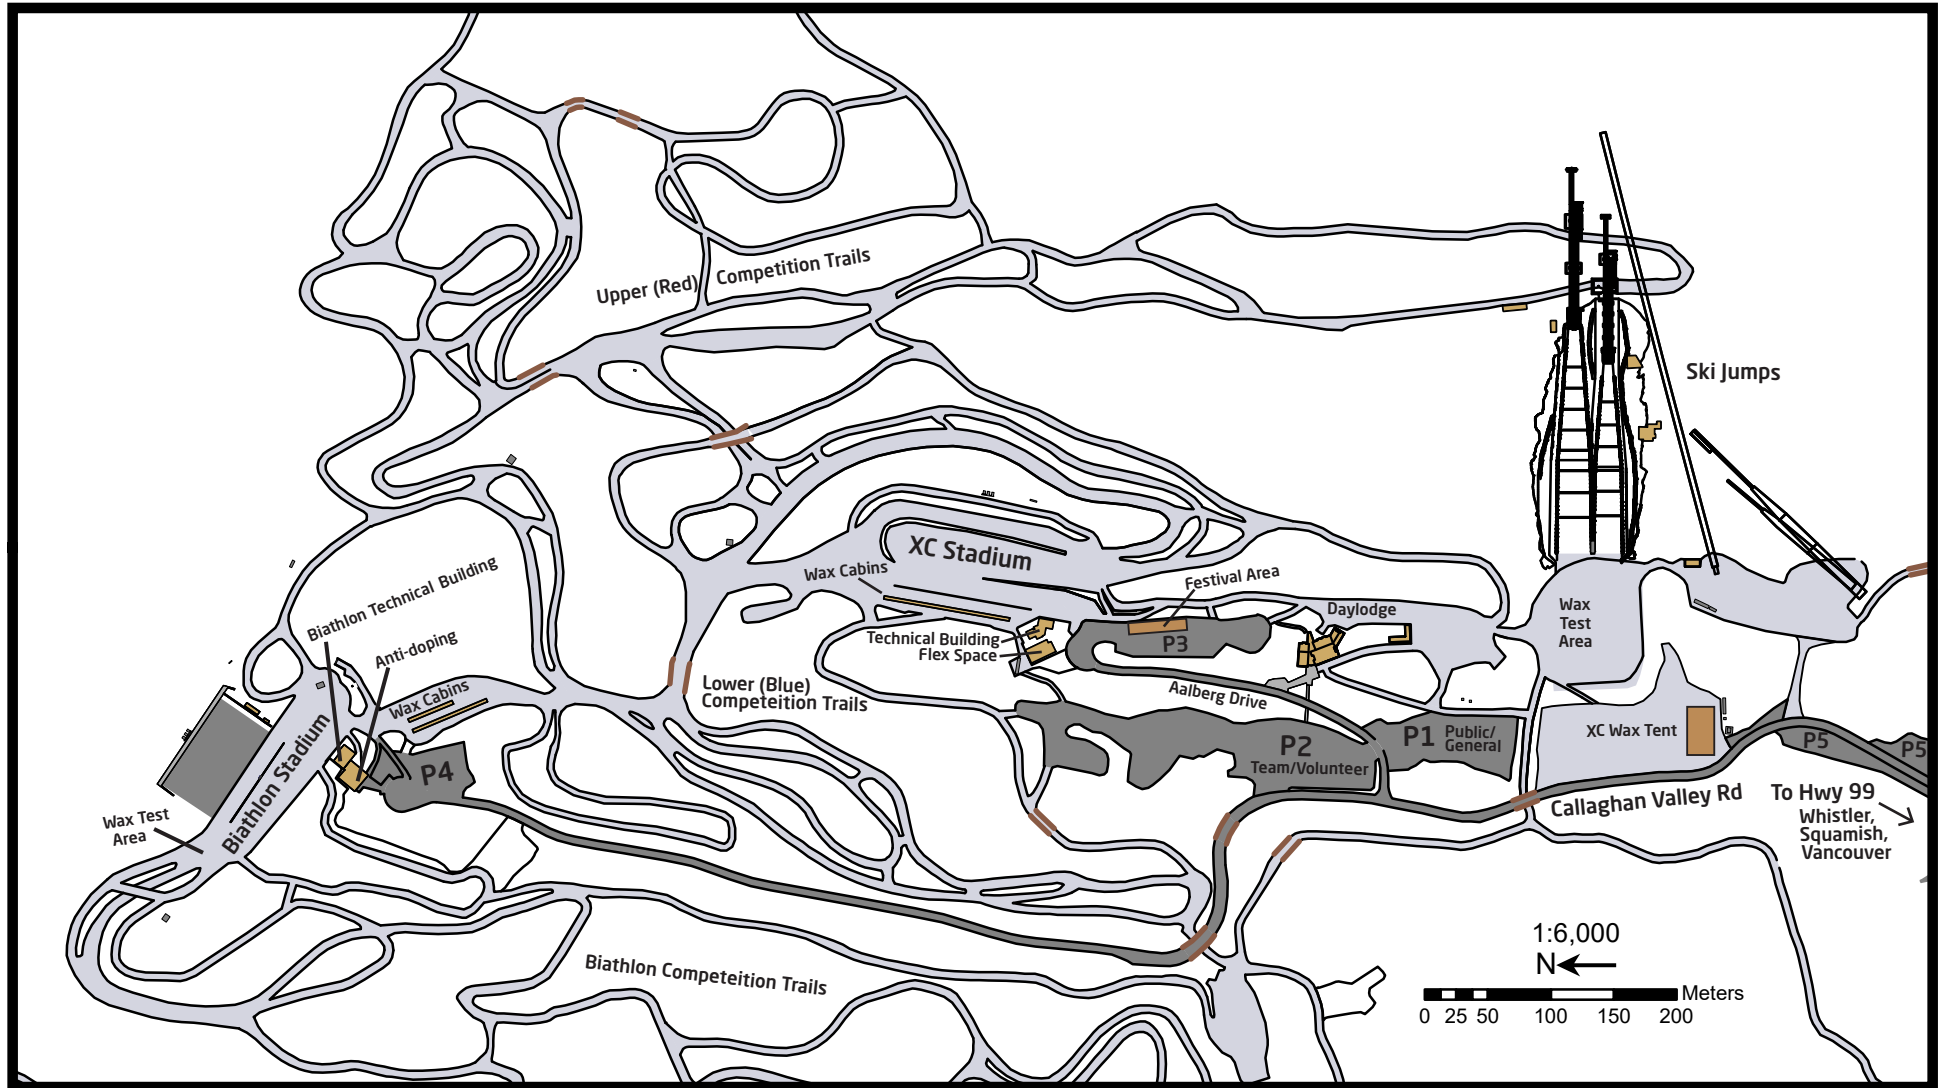

Whistler Olympic Park - Venue Map 2022 Ski Nationals & Super Tour Finals

Technical Buiding: Race Office, Jury Room, Timing
Flex Space: Volunteers, Athlete Warming, Media
P3 & Festival Area: VIP Parking, Athlete Drop-off, Sponsors, Washrooms, Warming Tents
Daylodge: VIP/Public Food Service, Venue Admin
Biathlon Technical Building: Venue Admin, Anti-doping
P2 & P4: Teams Parking **P1:** General Parking **P5:** Ski Jump/Wax Tent Parking

Wax Cabin/Test Areas:
 Test areas are designated large open areas for glide tests. There are three wax cabin/tent locations- XC Stadium, Biathlon Stadium, and below the Ski Jumps*(after March 19- when COC event is complete).