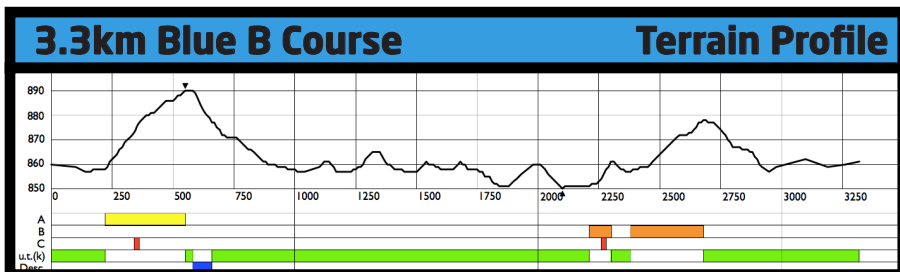

2022 CANADIAN SKI CHAMPIONSHIPS & US SUPER TOUR FINALS

WHISTLER OLYMPIC PARK SUNDAY, MARCH 20, 2022 - FREE INTERVAL START

BLACK TUSK
Nordic Events
Society

Course Data

- Total Climb (TC): 100m
- Maximum Climb (MC): 32m
- Height Difference (HD): 40m
- Course Length: 3320m
- Highest Point: 890m
- Lowest Point: 850m

Race Categories and Distances

Free Technique Interval Start	Sunday, March 20th, 2022
U16 Girls	1x 3.3 km