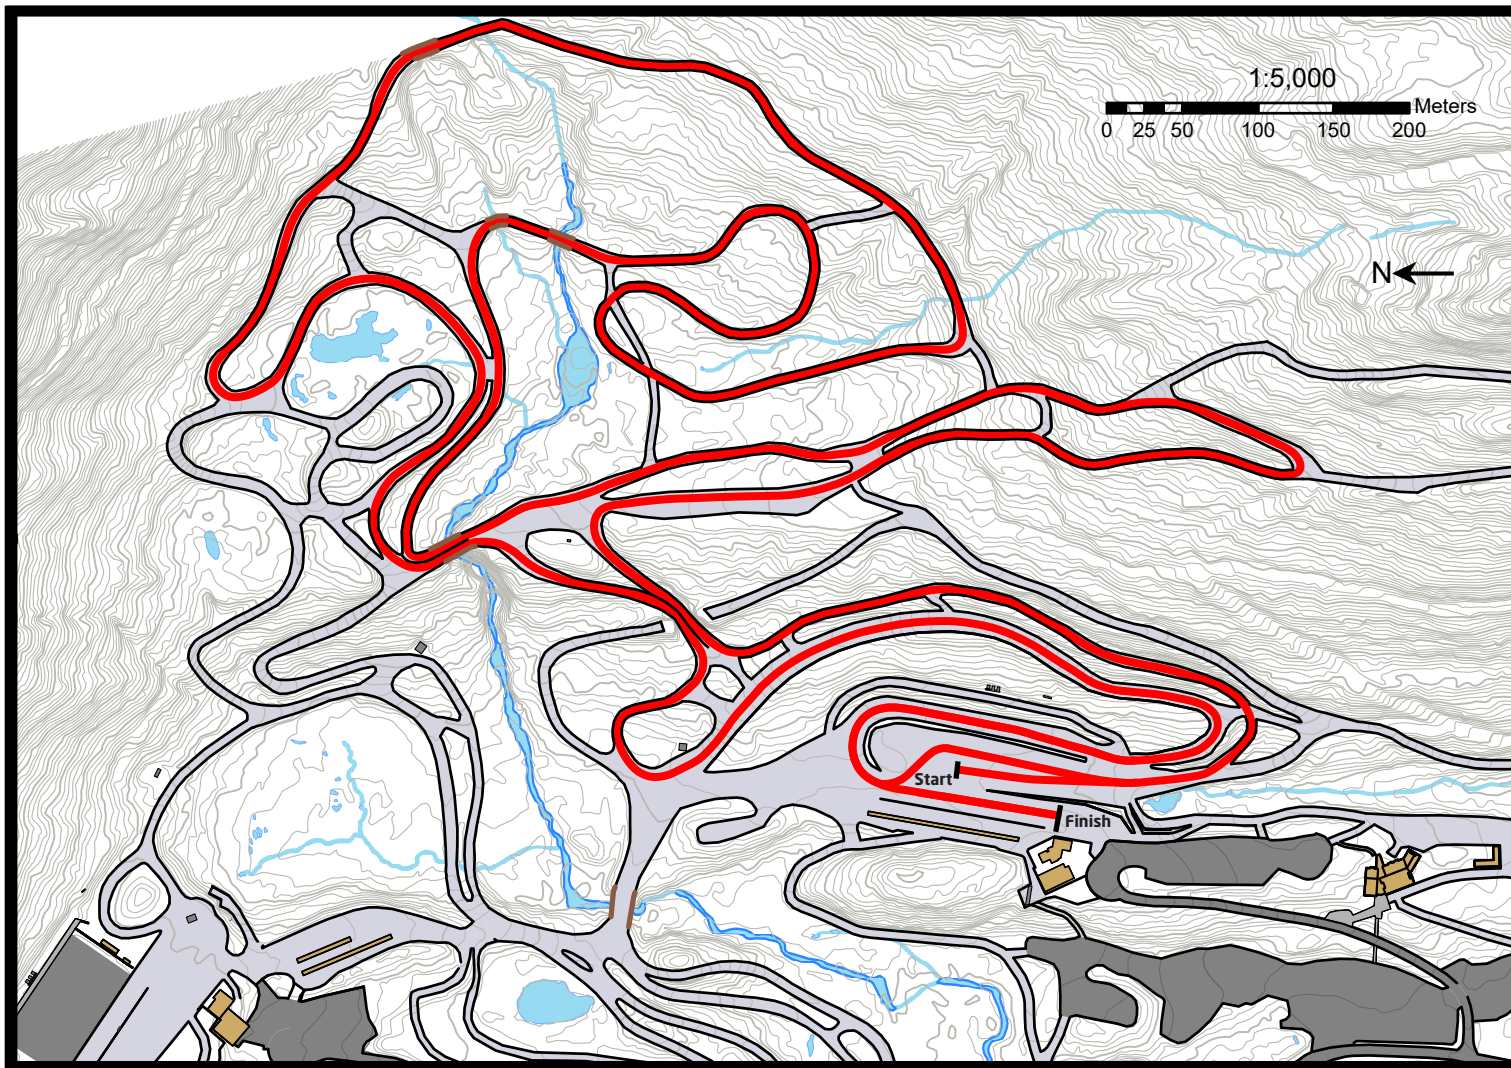

2022 CANADIAN SKI CHAMPIONSHIPS & US SUPER TOUR FINALS

WHISTLER OLYMPIC PARK MONDAY, MARCH 21, 2022 - CLASSIC INTERVAL START

Course Data

- Total Climb (TC): 182m
- Maximum Climb (MC): 60m
- Height Difference (HD): 72m
- Course Length: 5085m
- Highest Point: 929m
- Lowest Point: 857m
- Category: E(D)
- Competition Level: OWG

Race Categories and Distances

Classic Technique Interval Start		Monday, March 21st, 2022	
U20 Women	2x 5.0 km	U20 Men	3x 5.0 km
U23/Sr Women	2x 5.0 km	U23/Sr Men	3x 5.0 km