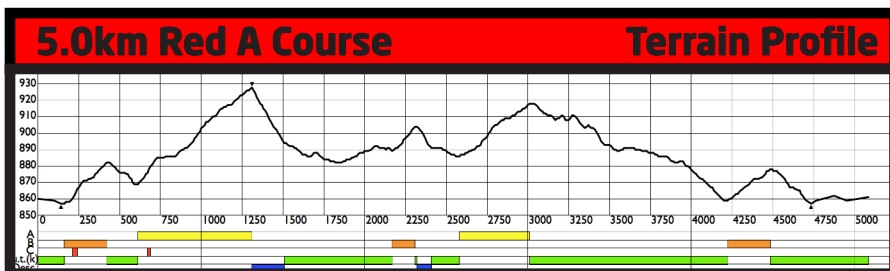

2022 CANADIAN SKI CHAMPIONSHIPS & US SUPER TOUR FINALS

WHISTLER OLYMPIC PARK MONDAY, MARCH 21, 2022 - CLASSIC INTERVAL START

Course Data

- Total Climb (TC): 182m
- Maximum Climb (MC): 60m
- Height Difference (HD): 72m
- Course Length: 5085m
- Highest Point: 929m
- Lowest Point: 857m
- Category: E(D)
- Competition Level: OWG

Race Categories and Distances

Classic Technique Interval Start		Monday, March 21st, 2022	
U20 Women	2x 5.0 km	U20 Men	3x 5.0 km
U23/Sr Women	2x 5.0 km	U23/Sr Men	3x 5.0 km