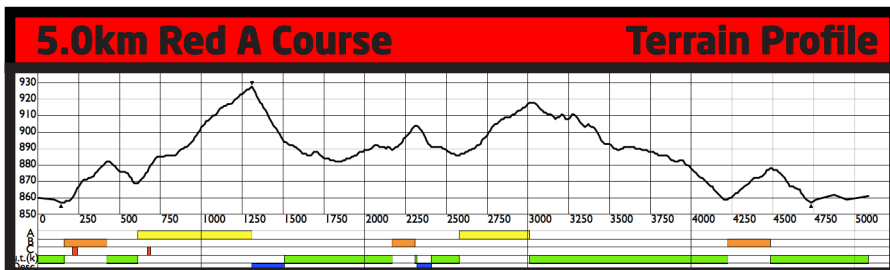

# WHISTLER OLYMPIC PARK SUNDAY, MARCH 27, 2022 - FREE TECHNIQUE MASS START

### Race Categories and Distances

Sunday, March 27th,  
Free Technique Mass Start

U16 Girls	2x 5.0 km
U16 Boys	2x 5.0 km

### Course Data

Total Climb (TC): 182m  
 Maximum Climb (MC): 60m  
 Height Difference (HD): 72m  
 Course Length: 5085m  
 Highest Point: 929m  
 Lowest Point: 857m  
 Category: E(D)  
 Competition Level: OWG