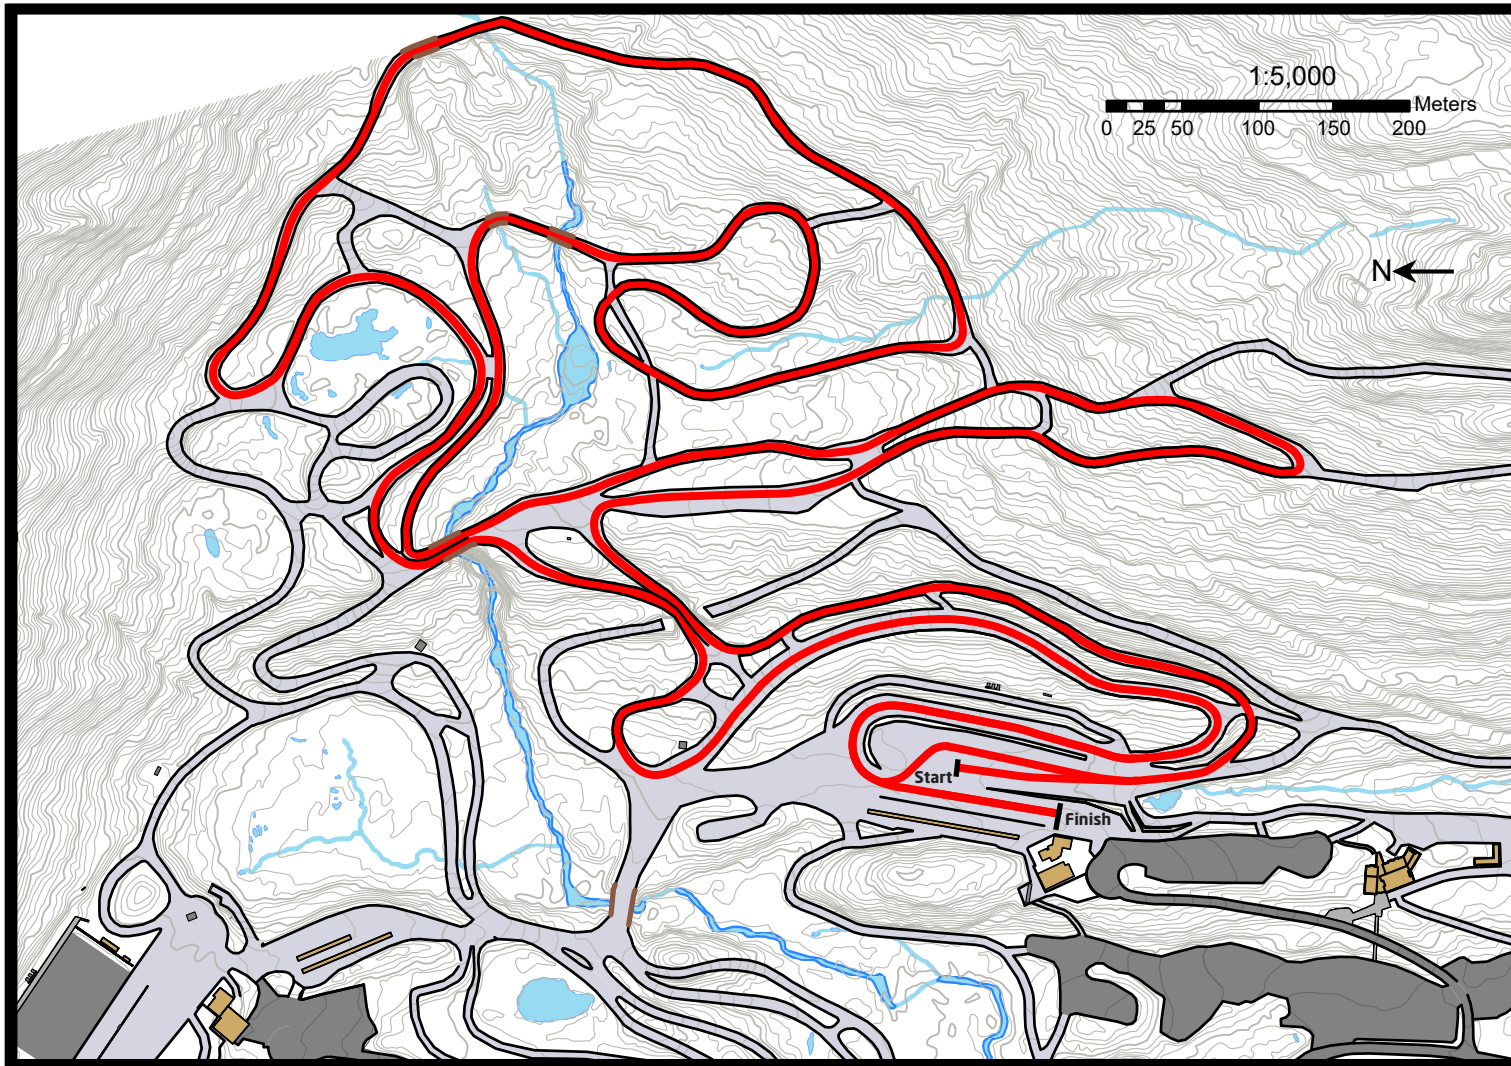

# WHISTLER OLYMPIC PARK SUNDAY, MARCH 27, 2022 - FREE TECHNIQUE MASS START

### Race Categories and Distances

Sunday, March 27th,  
Free Technique Mass Start

U16 Girls	2x 5.0 km
U16 Boys	2x 5.0 km

### Course Data

Total Climb (TC): 182m  
 Maximum Climb (MC): 60m  
 Height Difference (HD): 72m  
 Course Length: 5085m  
 Highest Point: 929m  
 Lowest Point: 857m  
 Category: E(D)  
 Competition Level: OWG