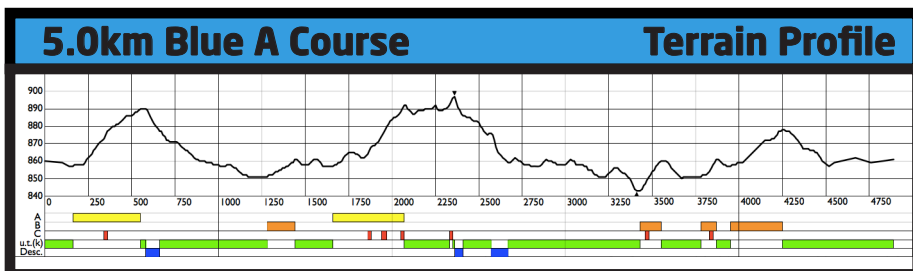

**2022 CANADIAN SKI CHAMPIONSHIPS
& US SUPER TOUR FINALS**

**WHISTLER OLYMPIC PARK
SUNDAY, MARCH 20, 2022 - FREE INTERVAL START**

Course Data

- Total Climb (TC): 170m
- Maximum Climb (MC): 38m
- Height Difference (HD): 54m
- Course Length: 4890m
- Highest Point: 897m
- Lowest Point: 843m
- Category: E(D)
- Competition Level: OWG

Race Categories and Distances

Free Technique Interval Start		Sunday, March 20th, 2022	
U16 Boys	1x 5.0 km	U18 Boys	2x 5.0 km
U18 Girls	1x 5.0 km	U20 Men	2x 5.0 km
U20 Women	1x 5.0 km	U23/Sr Men	2x 5.0 km
U23/Sr Women	1x 5.0 km	Para Nordic -	
Para Nordic Standing Women	1x 5.0 km	Standing Men	2x 5.0 km