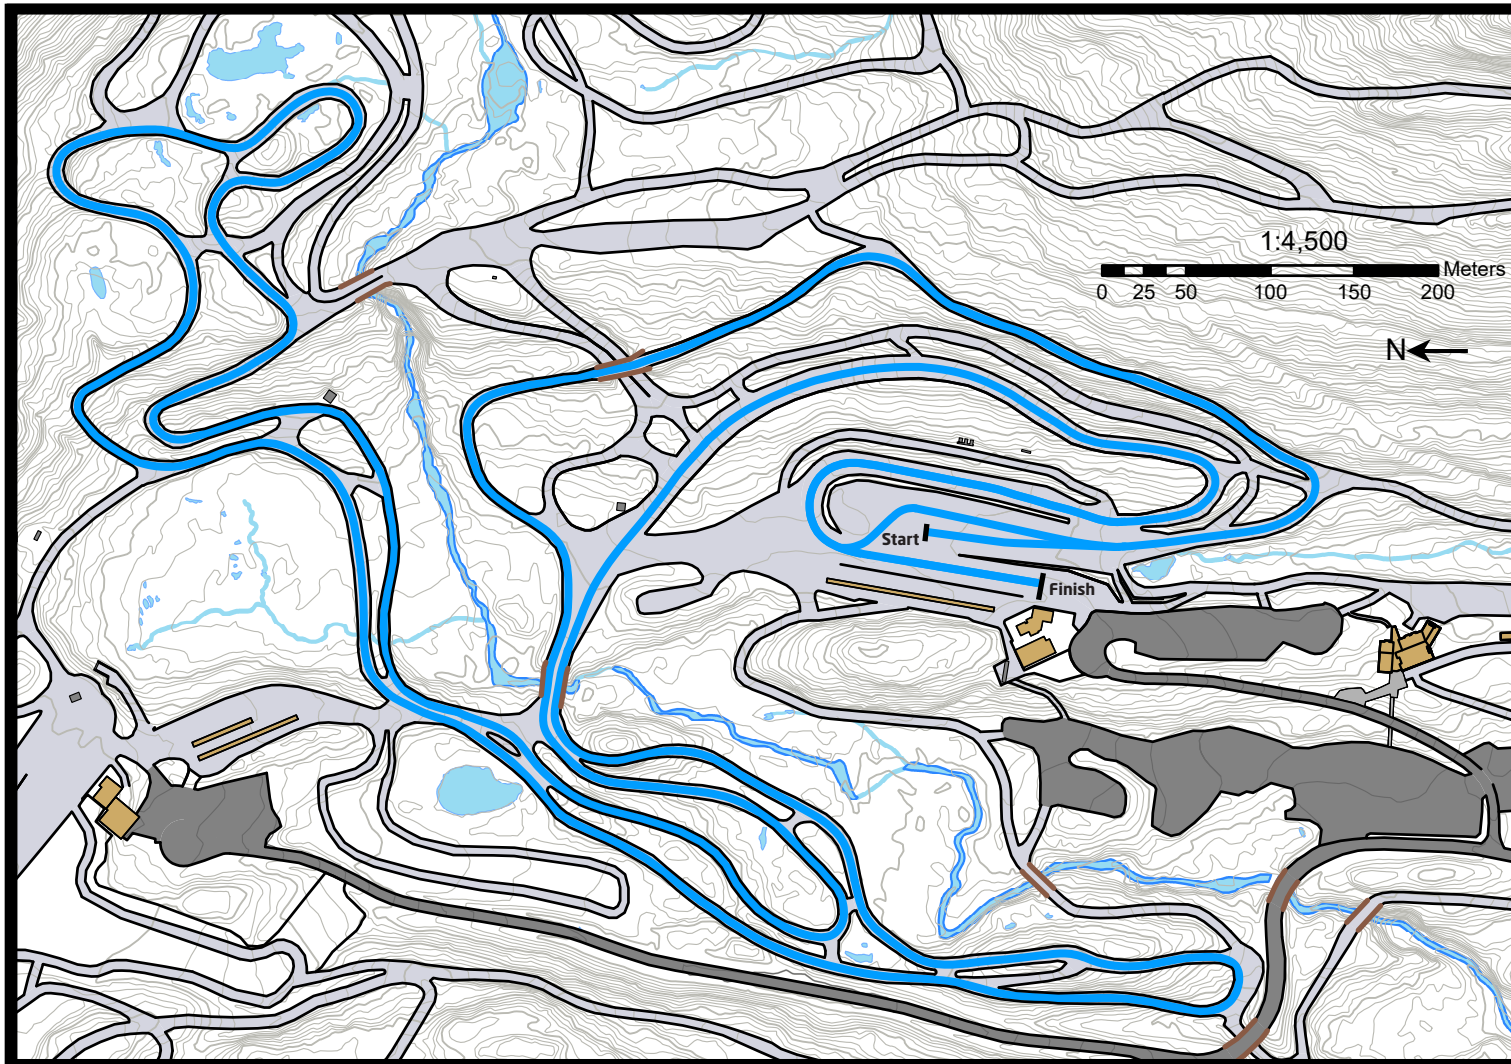

**2022 CANADIAN SKI CHAMPIONSHIPS
& US SUPER TOUR FINALS**

**WHISTLER OLYMPIC PARK
SUNDAY, MARCH 20, 2022 - FREE INTERVAL START**

Course Data

- Total Climb (TC): 170m
- Maximum Climb (MC): 38m
- Height Difference (HD): 54m
- Course Length: 4890m
- Highest Point: 897m
- Lowest Point: 843m
- Category: E(D)
- Competition Level: OWG

Race Categories and Distances

Free Technique Interval Start		Sunday, March 20th, 2022	
U16 Boys	1x 5.0 km	U18 Boys	2x 5.0 km
U18 Girls	1x 5.0 km	U20 Men	2x 5.0 km
U20 Women	1x 5.0 km	U23/Sr Men	2x 5.0 km
U23/Sr Women	1x 5.0 km	Para Nordic -	
Para Nordic Standing Women	1x 5.0 km	Standing Men	2x 5.0 km